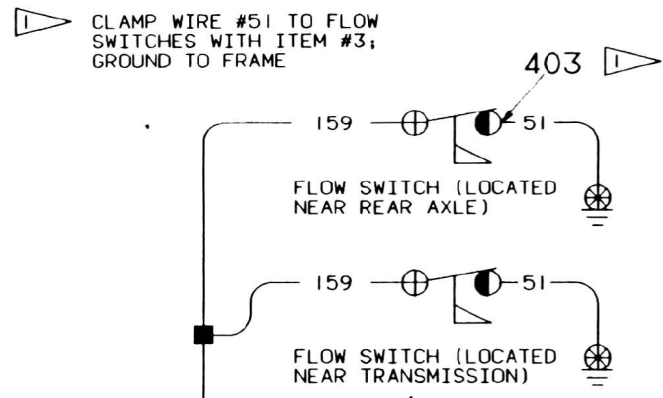

PARTIAL VIEW OF FRONT CONSOLE (CARRIER)

ALL WIRES TO BE WHITE, 14 AWG; STAMP WIRE #'S EVERY 12"

EXISTING WIRE - - - - -

NEW WIRE _____

LEGEND	
SYM	SIZE & TERMINAL
⊕	1/4 FASTON
□	.156 PIN & RECEPT
■	SPLICE
→	MALE PIN
←	FEMALE RECEPT
⊗	1/4 EYELET
⊙	3/8 EYELET

FRONT CONSOLE
HARNES

ITEM NOT SHOWN
NBR 35
NBR 29