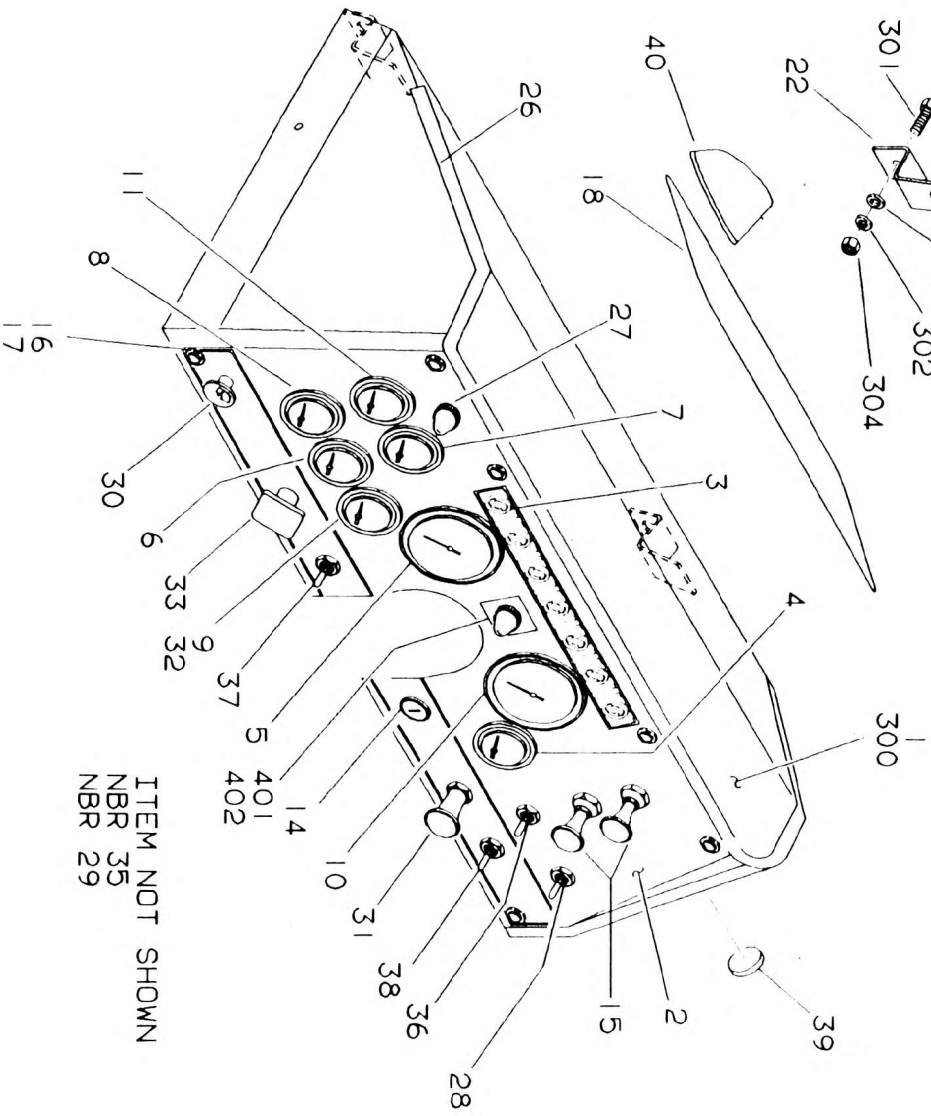

PARTIAL VIEW OF FRONT CONSOLE (CARRIER)

ALL WIRES TO BE WHITE, 14 AWG; STAMP WIRE #'S EVERY 12"

EXISTING WIRE - - - - -

NEW WIRE _____

LEGEND	
SYM	SIZE & TERMINAL
⊕	1/4 FASTON
□	.156 PIN & RECEPT
■	SPLICE
→	MALE PIN
←	FEMALE RECEPT
⊗	1/4 EYELET
⊙	3/8 EYELET

FRONT CONSOLE
HARNES

ITEM NOT SHOWN
NBR 35
NBR 29