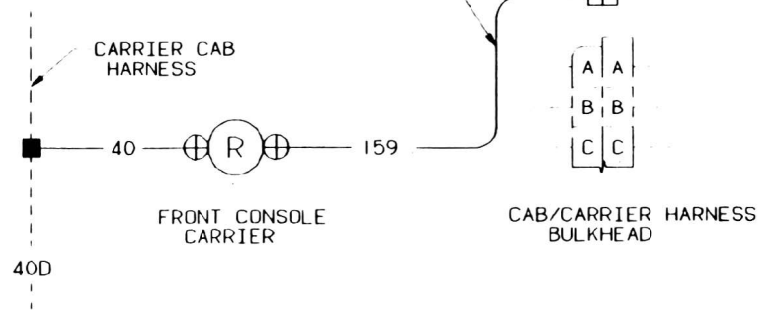

PARTIAL VIEW OF FRONT CONSOLE (CARRIER)

ALL WIRES TO BE WHITE, 14 AWG; STAMP WIRE #'S EVERY 12"

EXISTING WIRE - - - - -

NEW WIRE _____

LEGEND	
SYM	SIZE & TERMINAL
⊕	1/4 FASTON
□	.156 PIN & RECEPT
■	SPLICE
→	MALE PIN
←	FEMALE RECEPT
⊗	1/4 EYELET
⊙	3/8 EYELET

FRONT CONSOLE
HARNES

ITEM NOT SHOWN
NBR 35
NBR 29