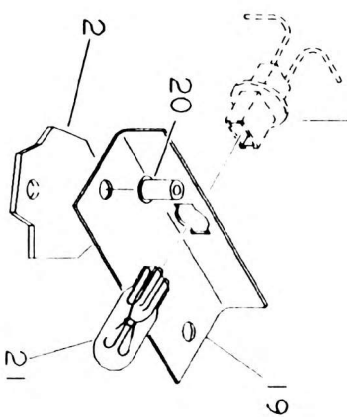

PARTIAL VIEW OF FRONT CONSOLE (CARRIER)

ALL WIRES TO BE WHITE, 14 AWG; STAMP WIRE #'S EVERY 12"

EXISTING WIRE - - - - -

NEW WIRE _____

LEGEND	
SYM	SIZE & TERMINAL
⊕	1/4 FASTON
□	.156 PIN & RECEPT
■	SPLICE
→	MALE PIN
←	FEMALE RECEPT
⊗	1/4 EYELET
⊙	3/8 EYELET

FRONT CONSOLE
HARNES

ITEM NOT SHOWN
NBR 35
NBR 29