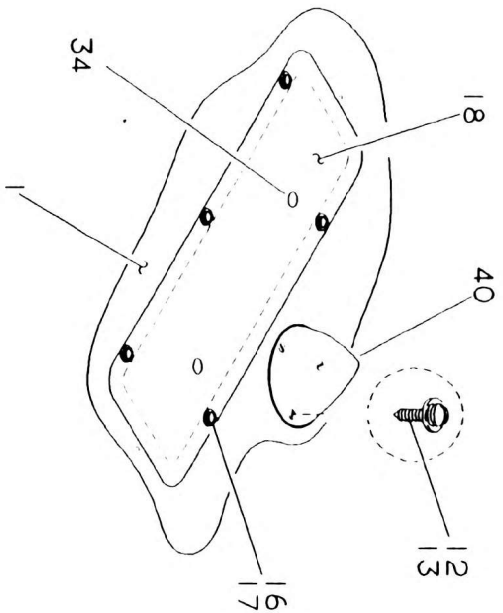

PARTIAL VIEW OF FRONT CONSOLE (CARRIER)

ALL WIRES TO BE WHITE, 14 AWG; STAMP WIRE #'S EVERY 12"

EXISTING WIRE - - - - -

NEW WIRE _____

LEGEND	
SYM	SIZE & TERMINAL
⊕	1/4 FASTON
□	.156 PIN & RECEPT
■	SPLICE
→	MALE PIN
←	FEMALE RECEPT
⊗	1/4 EYELET
⊙	3/8 EYELET

FRONT CONSOLE
HARNES

ITEM NOT SHOWN
NBR 35
NBR 29