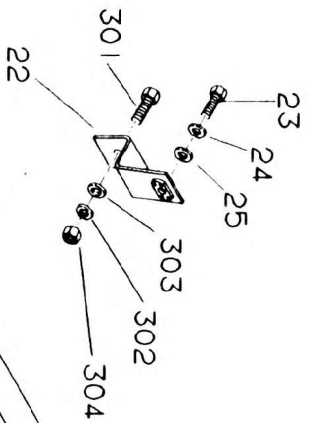

PARTIAL VIEW OF FRONT CONSOLE (CARRIER)

ALL WIRES TO BE WHITE, 14 AWG; STAMP WIRE #'S EVERY 12"

EXISTING WIRE - - - - -

NEW WIRE _____

LEGEND	
SYM	SIZE & TERMINAL
⊕	1/4 FASTON
□	.156 PIN & RECEPT
■	SPLICE
→	MALE PIN
←	FEMALE RECEPT
⊗	1/4 EYELET
⊙	3/8 EYELET

FRONT CONSOLE
HARNES

ITEM NOT SHOWN
NBR 35
NBR 29